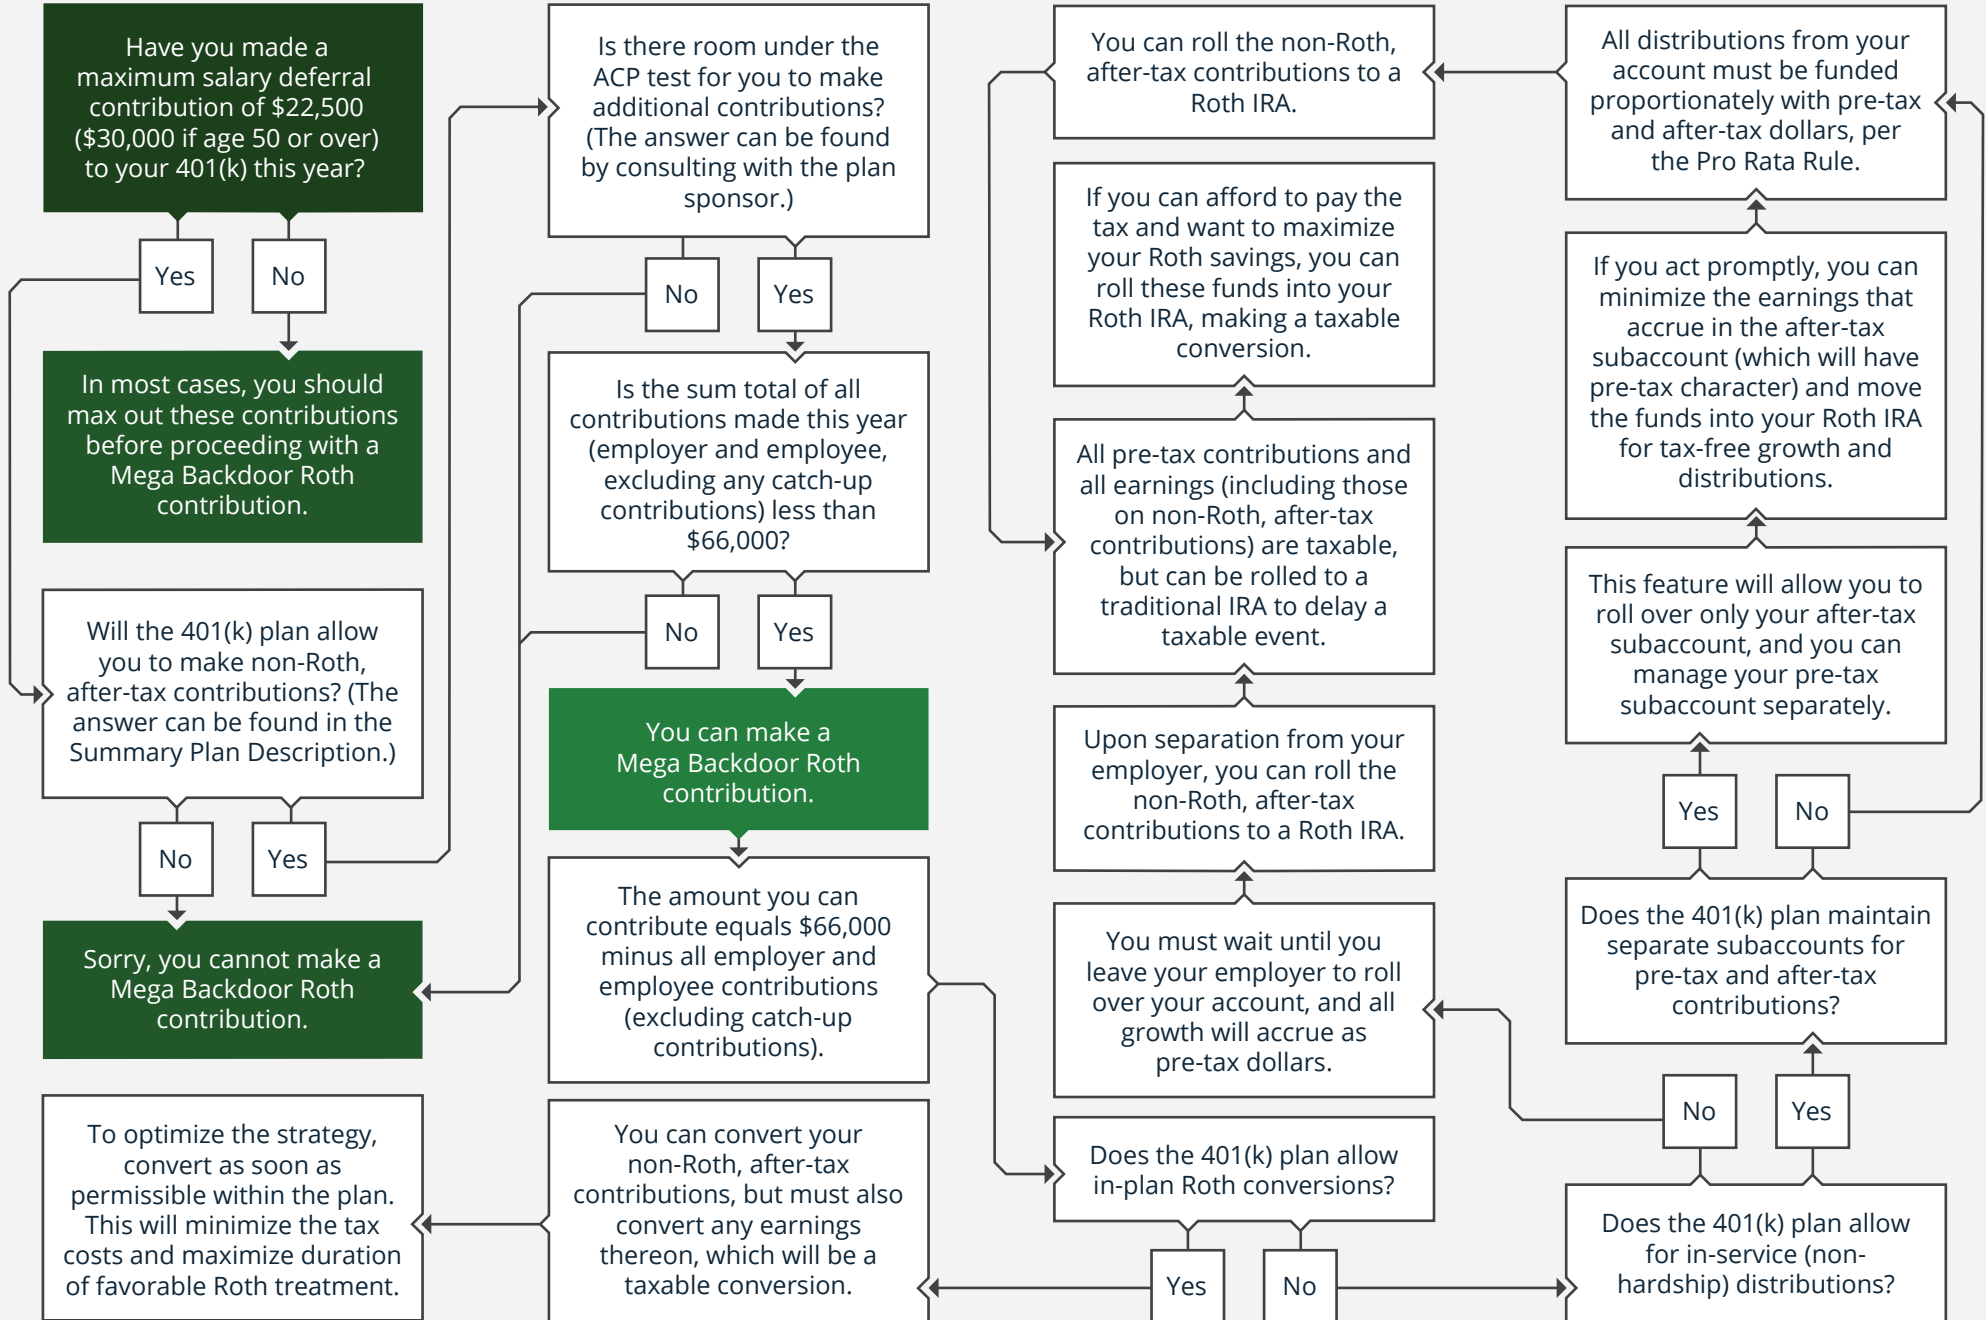

2023 · CAN I MAKE A MEGA BACKDOOR ROTH CONTRIBUTION?

Start Here

Colin Page, Founder, CFP®

1831 Yorktown Drive Charlottesville, VA 22901

cpage@oakleighwealth.com | 434-422-5220 | www.OakleighWealth.com